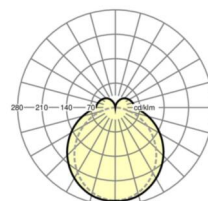

LIGHTING TECHNOLOGY

Placement	LED, Colour rendering/Light colour CRI ≥ 80 / 4000K
Colour tolerance (MacAdam)	3SDCM
Photobiological safety (Luminaire)	RG1
Nominal luminous flux	4873lm
LED service life	50000h L80/B10 (Tq 40°C)
Luminaire luminous efficiency	179lm/W
Beam angle	130° (C0) / 110° (C90)
UGR lat./long.	23.9 / 22.4

MECHANICS

Housing colour	silver grey/white aluminium RAL 9006
Dimensions (LxWxH/DxH)	1531mm x 63mm x 54mm
Weight (net)	2kg
Type of installation	Mounting rail system installation, Light structure

Dimensions

L	1531 mm	Length
B	63 mm	Width
H	54 mm	Height

DEEP-LINK

<https://www.regiolum.de/en/article/19130004015>

Reference	LED 5000lm 840
ηLB	100 %
Φ ↓/↑	84 % / 16 %
UGR lat./long.	23.9 / 22.4